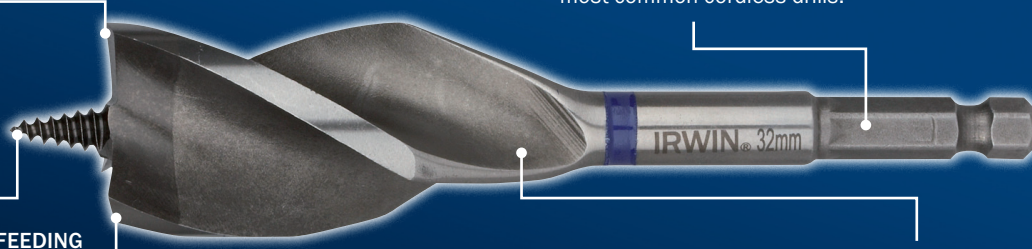

IRWIN®

NEW

The longest lasting flat bit EVER

**BLUE
GROOVE
POWER**

LONG-LASTING
BiMetal
TECHNOLOGY®

↑
**TOUGHER
THAN
NAILS**

* vs basic flat bits
** 50 times life versus main competitors
(in nail embedded wood, tested in 2009)

www.irwin.eu

TRUSTED BY PROFESSIONALS

BLUE GROOVE POWER!

EXTREME DURABILITY

High speed steel cutting edges provide long life in tough applications, for extreme durability and nail cutting.

COMPACT LENGTH

Designed to fit between studs in most common cordless drills.

LONG-LASTING

SELF-FEEDING
Self-feed tip pulls bit through material.

FAST, CLEAN CUTTING

3 cutting edges enhance chip removal for a fast, clean hole and 6 x faster than a standard flat bit.

CARBON STEEL BODY
for Flexibility.

Item #	Description	EAN number
10507712	Blue Groove Power 14mm	5706915077124
10507713	Blue Groove Power 16mm	5706915077131
10507714	Blue Groove Power 18mm	5706915077148
10507715	Blue Groove Power 20mm	5706915077155
10507716	Blue Groove Power 22mm	5706915077162
10507717	Blue Groove Power 25mm	5706915077179
10507718	Blue Groove Power 28mm	5706915077186
10507719	Blue Groove Power 32mm	5706915077193
10507720	Blue Groove Power 3 pcs set (14,16,18mm)	5706915077209
10507764	Blue Groove Power 3 pcs set (20,22,25mm)	5706915077643