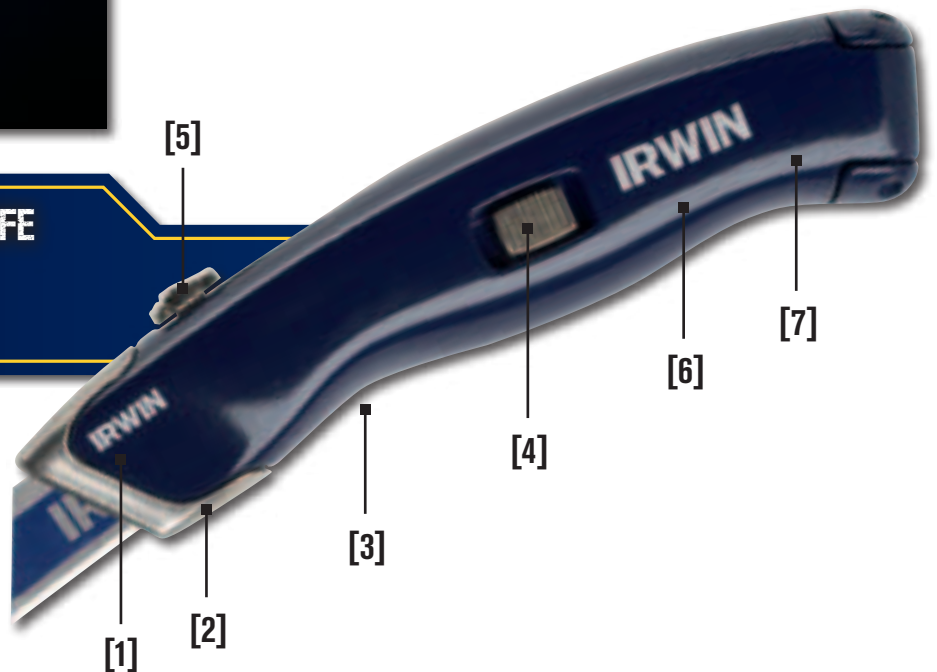

TRAPEZOID XP RETRACTABLE KNIFE

TRAPEZOID XP RETRACTABLE KNIFE

One piece steel nose for extreme durability. Highly durable, lightweight body. Quick change mechanism to save time.

TRAPEZOID XP RETRACTABLE KNIFE FEATURES

1. **MAGNET**
holds working blade in place
2. **ONE PIECE STEEL NOSE**
eliminates spreading and resists wear
3. **OPTIMIZED CUTTING ANGLE**
to reduce fatigue
4. **PUSH BUTTON ACCESS**
easy tool-free entry
5. **3-STEP RETRACTION / QUICK CHANGE**
for multiple cutting depths / for fast easy blade removal and reversal without opening
6. **LIGHTWEIGHT ALUMINIUM BODY**
hard-wearing for increased durability
7. **INTERNAL BLADE STORAGE**
for up to 10 blades

ITEM NO.	DESCRIPTION	EAN	SHELF PACK
10507404	XP RETRACTABLE KNIFE	5706915074048	8

*versus traditional IRWIN carbon blades