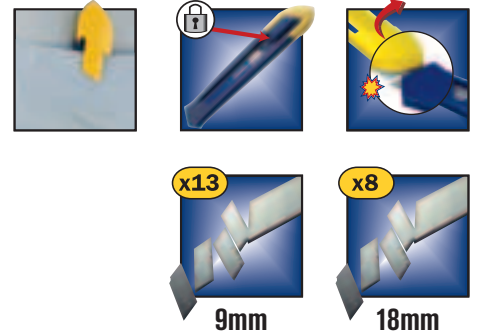

IRWIN®

Utility Knives & Blades

SNAP-OFF KNIVES

SNAP-OFF KNIVES

Self-locking blade slider for faster adjustments. Removable end-cap assists breakage of each blade segment. Pocket clip for better accessibility.

SNAP-OFF KNIVES FEATURES

1. AVAILABLE IN 9MM AND 18MM
2. SELF LOCKING
for fast blade adjustment
3. POCKET CLIP
for better accessibility
4. REMOVABLE END-CAP & SNAP ASSIST TOOL
assists breakage of each blade segment