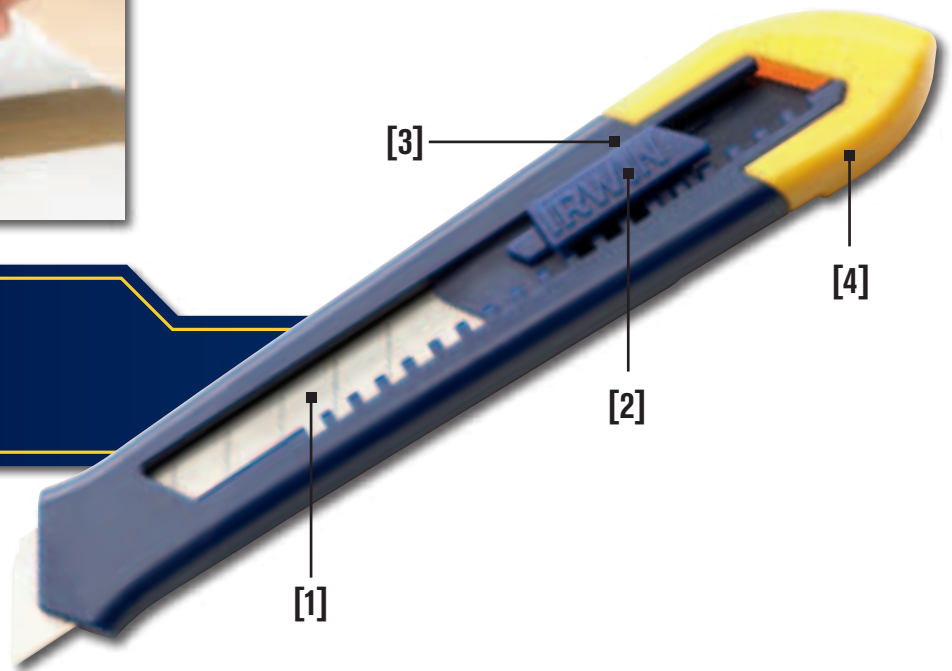

IRWIN®

Utility Knives & Blades

SNAP-OFF KNIVES

SNAP-OFF KNIVES

Self-locking blade slider for faster adjustments. Removable end-cap assists breakage of each blade segment. Pocket clip for better accessibility.

SNAP-OFF KNIVES FEATURES

1. AVAILABLE IN 9MM AND 18MM
2. SELF LOCKING
for fast blade adjustment
3. POCKET CLIP
for better accessibility
4. REMOVABLE END-CAP & SNAP ASSIST TOOL
assists breakage of each blade segment